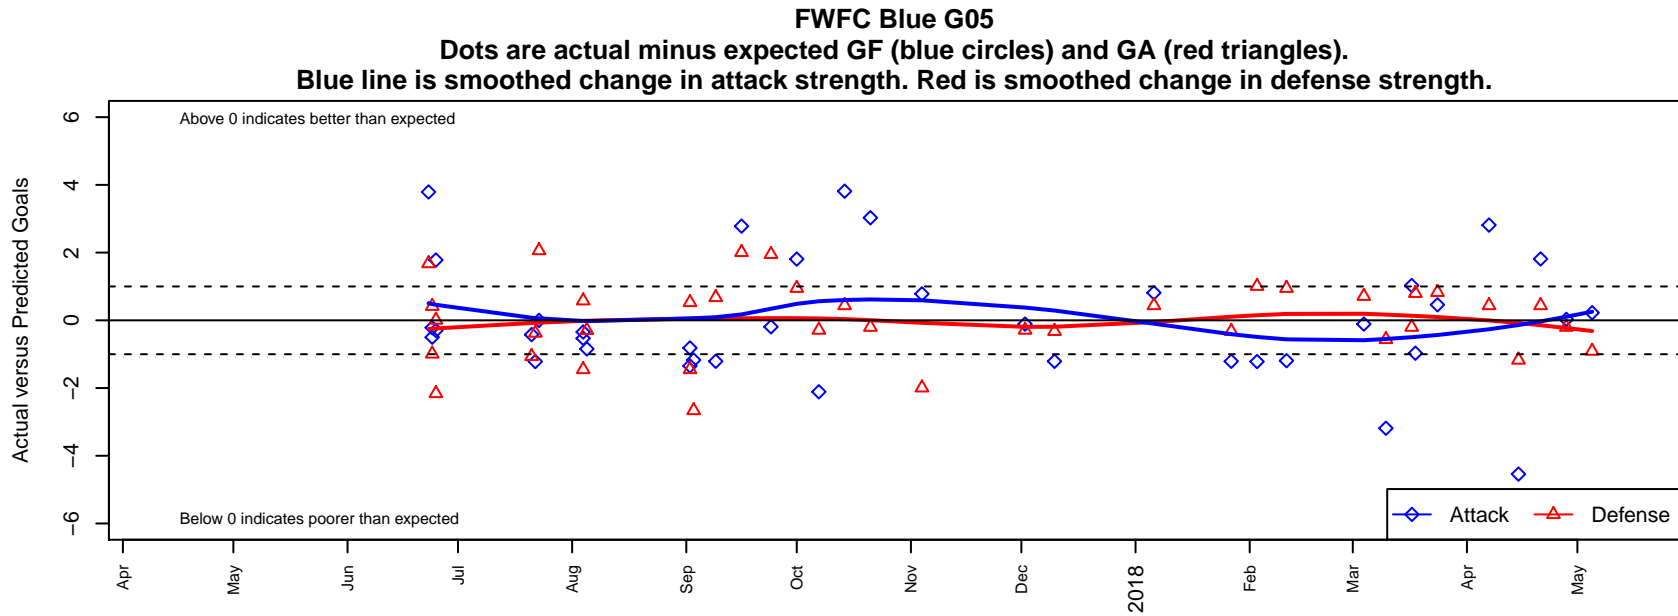

## FWFC Blue G05

Federal Way FC  
Federal Way, WA  
G05 total strength=1013  
attack=2.64 defense=1.66  
fall league = RCL G05 Div 3

alt names used:  
FWFC G05 Blue  
FWFC G05 Blue  
FWFC G05 Blue (A)  
FWFC GO5 BLUE  
FWFC GO5 BLUE (WA)  
FWFC G05 Blue (A)

**attack and defense variance (black dot)  
relative to other teams  
and top 10 in region**

**attack and defense rating  
relative to others at age  
and all opponents in last 13 months**

**Performance relative to 13 month average**