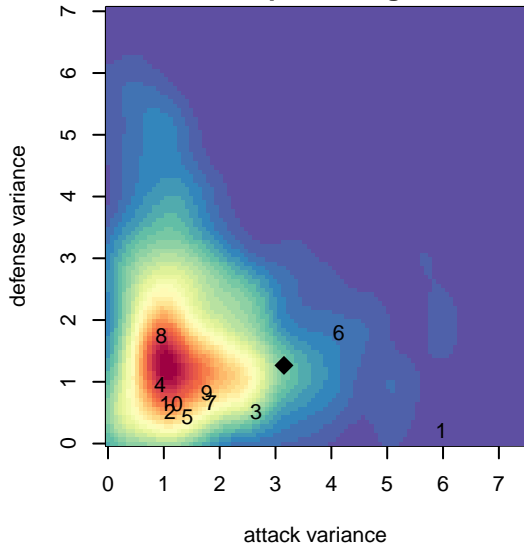

## FWFC Blue G05

Federal Way FC  
Federal Way, WA  
G05 total strength=1013  
attack=2.64 defense=1.66  
fall league = RCL G05 Div 3

alt names used:  
FWFC G05 Blue  
FWFC G05 Blue  
FWFC G05 Blue (A)  
FWFC GO5 BLUE  
FWFC GO5 BLUE (WA)  
FWFC G05 Blue (A)

**attack and defense variance (black dot)  
relative to other teams  
and top 10 in region**

**attack and defense rating  
relative to others at age  
and all opponents in last 13 months**

**Performance relative to 13 month average**