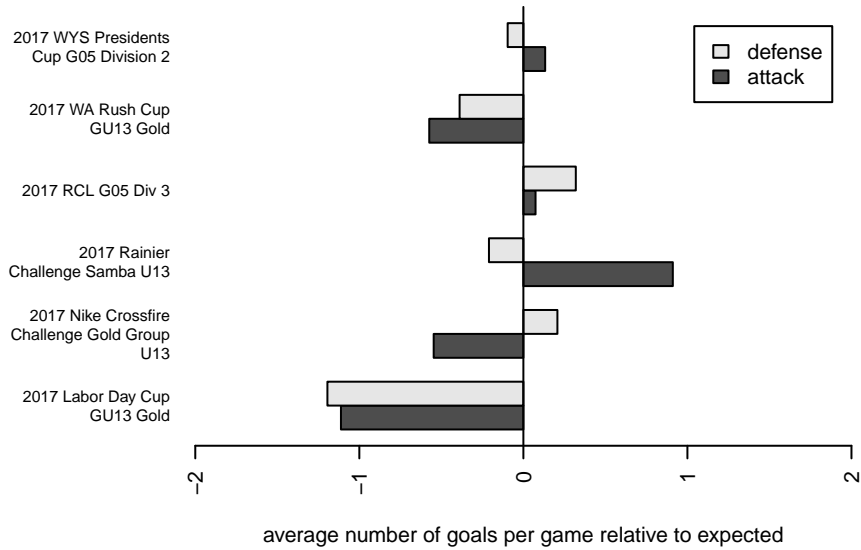

Venues played:  
2017 Rainier Challenge Samba U13  
2017 Nike Crossfire Challenge Gold Group U13  
2017 WA Rush Cup GU13 Gold  
2017 Labor Day Cup GU13 Gold  
2017 RCL G05 Div 3  
2017 WYS Presidents Cup G05 Division 2

**attack and defense variance (black dot)  
relative to other teams  
and top 10 in region**

**attack and defense rating  
relative to others at age  
and all opponents in last 13 months**

**Performance relative to 13 month average**