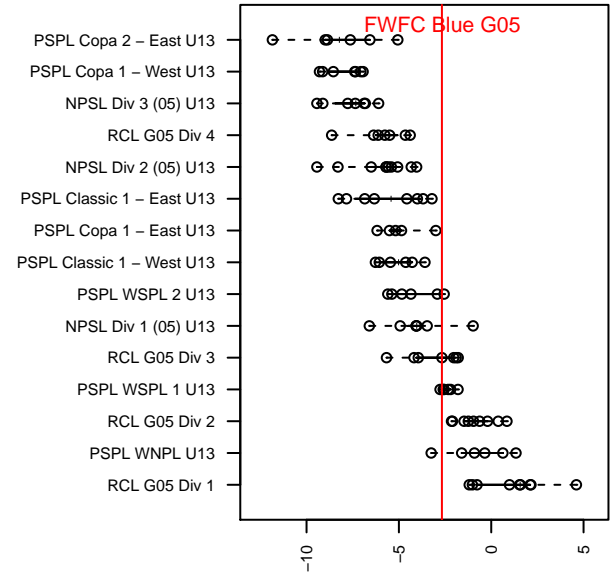

## FWFC Blue G05

Federal Way FC  
Federal Way, WA  
G05 total strength=1013  
attack=2.64 defense=1.66  
fall league = RCL G05 Div 3

alt names used:  
FWFC G05 Blue  
FWFC G05 Blue  
FWFC G05 Blue (A)  
FWFC GO5 BLUE  
FWFC GO5 BLUE (WA)  
FWFC G05 Blue (A)

**attack and defense variance (black dot)  
relative to other teams  
and top 10 in region**

**attack and defense rating  
relative to others at age  
and all opponents in last 13 months**

**Performance relative to 13 month average**