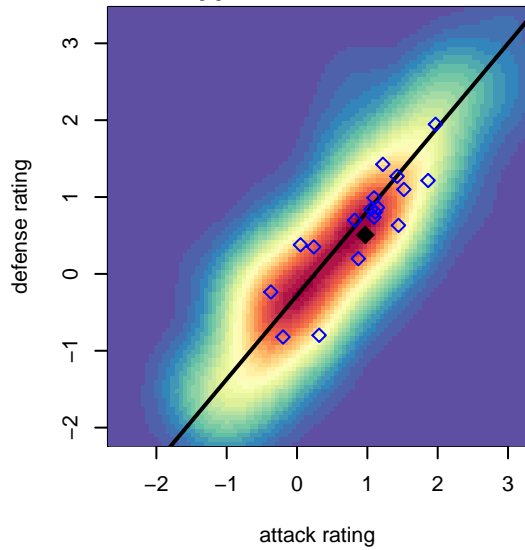

## FWFC Blue G05

Federal Way FC  
Federal Way, WA  
G05 total strength=1013  
attack=2.64 defense=1.66  
fall league = RCL G05 Div 3

alt names used:  
FWFC G05 Blue  
FWFC G05 Blue  
FWFC G05 Blue (A)  
FWFC GO5 BLUE  
FWFC GO5 BLUE (WA)  
FWFC G05 Blue (A)

**attack and defense variance (black dot)  
relative to other teams  
and top 10 in region**

**attack and defense rating  
relative to others at age  
and all opponents in last 13 months**

**Performance relative to 13 month average**