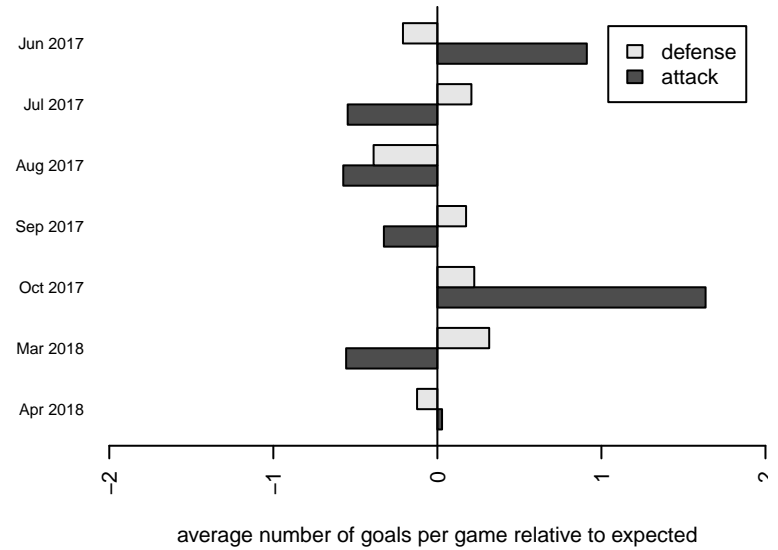

Performance relative to 13 month average